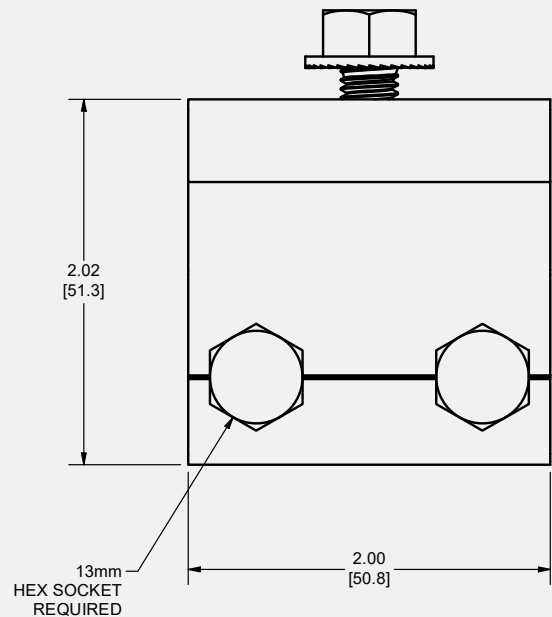

Standing Seam Clamp

Part Description: Standing Seam Clamp, 13mm, Rail-less or Rail Compatible, Silver

Part No: SS-13-S

Item No.	Description	Qty
1	HEX HEAD OVAL TIP SET SCREW M8X30	2
2	CLAMP BASE	1
3	SERRATED-FLANGE HEX HEAD SCREW M8X25	1

Standing Seam Clamp - Rail-less and Rail Compatible

Material: Aluminum and Stainless Steel hardware

See Published data for allowable loads. Care should be taken to avoid concentrated loads during installation.