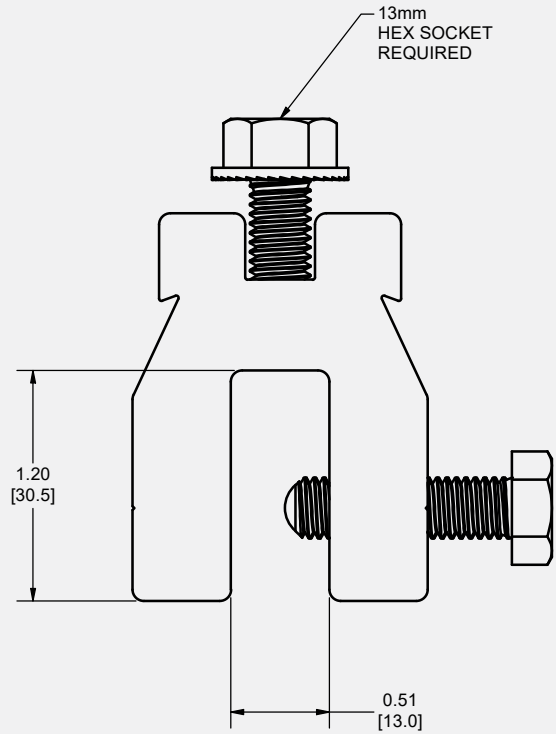

Standing Seam Clamp

Part Description: Standing Seam Clamp, 13mm, Rail-less or Rail Compatible, Silver

Part No: SS-13-S

Item No.	Description	Qty
1	HEX HEAD OVAL TIP SET SCREW M8X30	2
2	CLAMP BASE	1
3	SERRATED-FLANGE HEX HEAD SCREW M8X25	1

Standing Seam Clamp - Rail-less and Rail Compatible

Material: Aluminum and Stainless Steel hardware

See Published data for allowable loads. Care should be taken to avoid concentrated loads during installation.