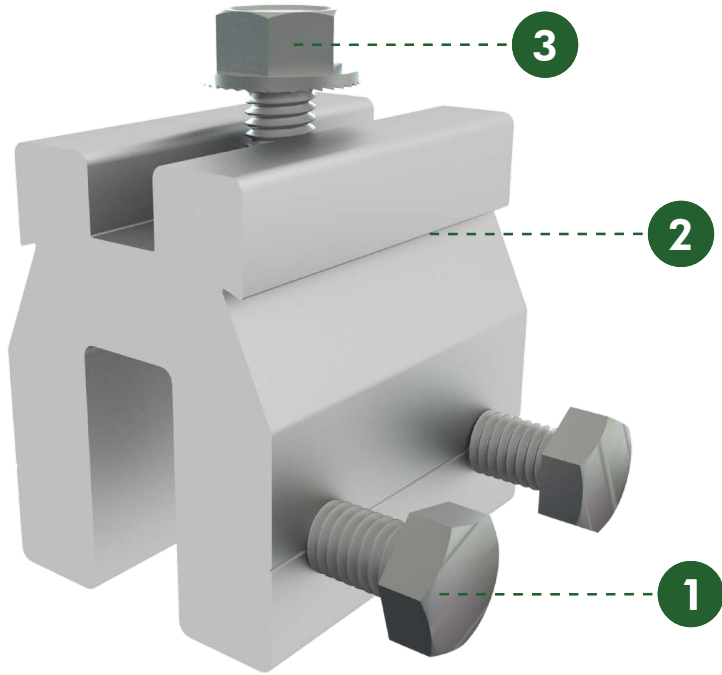

Standing Seam Clamp

Part Description: Standing Seam Clamp, 13mm, Rail-less or Rail Compatible, Silver

Part No: SS-13-S

Item No.	Description	Qty
1	HEX HEAD OVAL TIP SET SCREW M8X30	2
2	CLAMP BASE	1
3	SERRATED-FLANGE HEX HEAD SCREW M8X25	1

Standing Seam Clamp - Rail-less and Rail Compatible

Material: Aluminum and Stainless Steel hardware

See Published data for allowable loads. Care should be taken to avoid concentrated loads during installation.