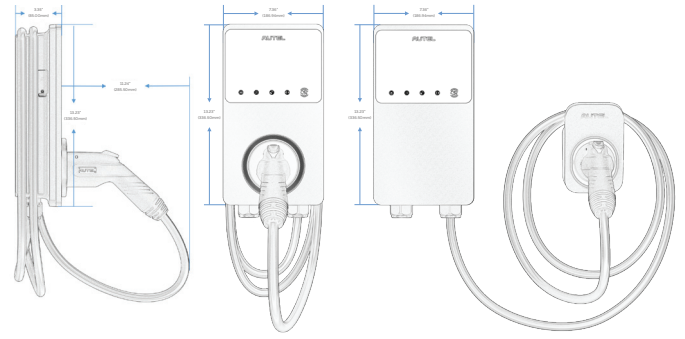

MAXICHARGER™ ACELITE HOME

LEVEL 2 ELECTRIC VEHICLE CHARGER
SPECIFICATIONS

AC Elite Home EV Charger
With Separate Holster

AC Elite Home EV Charger
With In-Body Holster

AUTEL MAXICHARGER™
ACELITE HOME
 LEVEL 2 ELECTRIC VEHICLE CHARGER

SPECIFICATIONS

POWER

INPUT/OUTPUT POWER RATING & CURRENT	9.6kW (240V AC*40A) Or 12kW (240V AC*50A) Output Amperage Adjustable Via Mobile App, From 6A To 40A Or 50A
INPUT/OUTPUT VOLTAGE	208V±15%; 240V±15%, 60Hz
NETWORK TYPE	L1/N+PE, L1/L2/PE
CONNECTOR TYPE	SAE J1772, 25ft (7.5m)
GROUND FAULT DETECTION	20mA CCID
PROTECTION	Overcurrent, Overvoltage, Undervoltage, Integrated Surge Protection
POWER MEASUREMENT ACCURACY	+/- 1.0% From 1% To Full Scale
POWER CORD	NEMA 6-50 / NEMA 14-50 / Hardwired

OPERATIONAL RATINGS

ENCLOSURE RATING	NEMA 4
OPERATING TEMPERATURE RANGE	-40°F ~+131°F (-40°C ~+55°C)
STORAGE TEMPERATURE RANGE	-40°F ~+185°F (-40°C ~+85 °C)
MOUNTING	Wall Or Floor Using A Pedestal
DIMENSIONS (H*W*D)	13"x7"x3" (336x187x85mm)
WEIGHT TOTAL (INCLUDES CHARGER, GABLE, GUN & HOLSTER)	Ranges Between 13lbs. (5.9 kg) - 15.9 lbs. (7.2 kg) Based On Model