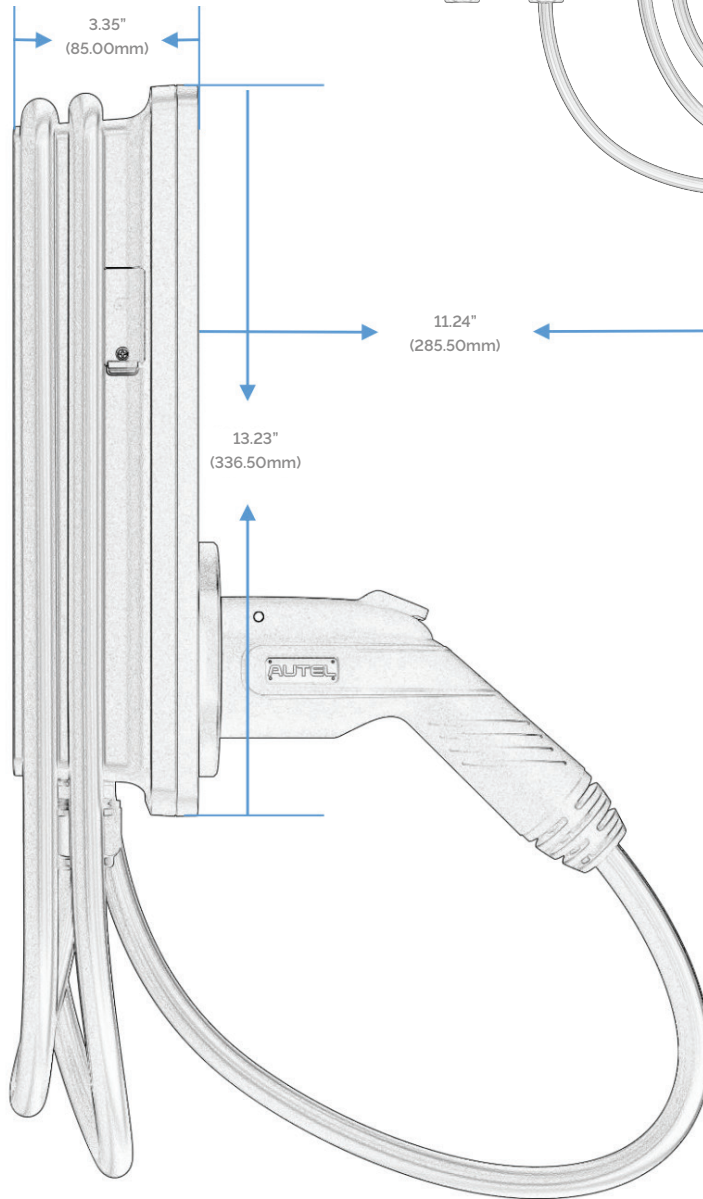

MAXICHARGER™ ACELITE HOME

LEVEL 2 ELECTRIC VEHICLE CHARGER
SPECIFICATIONS