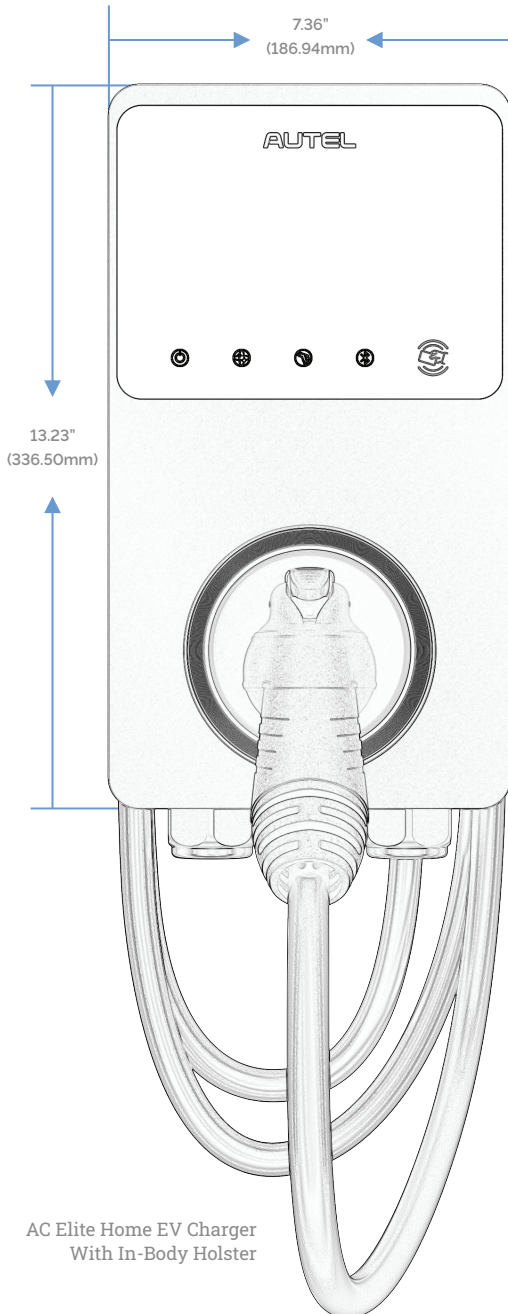

AC Elite Home EV Charger
With In-Body Holster