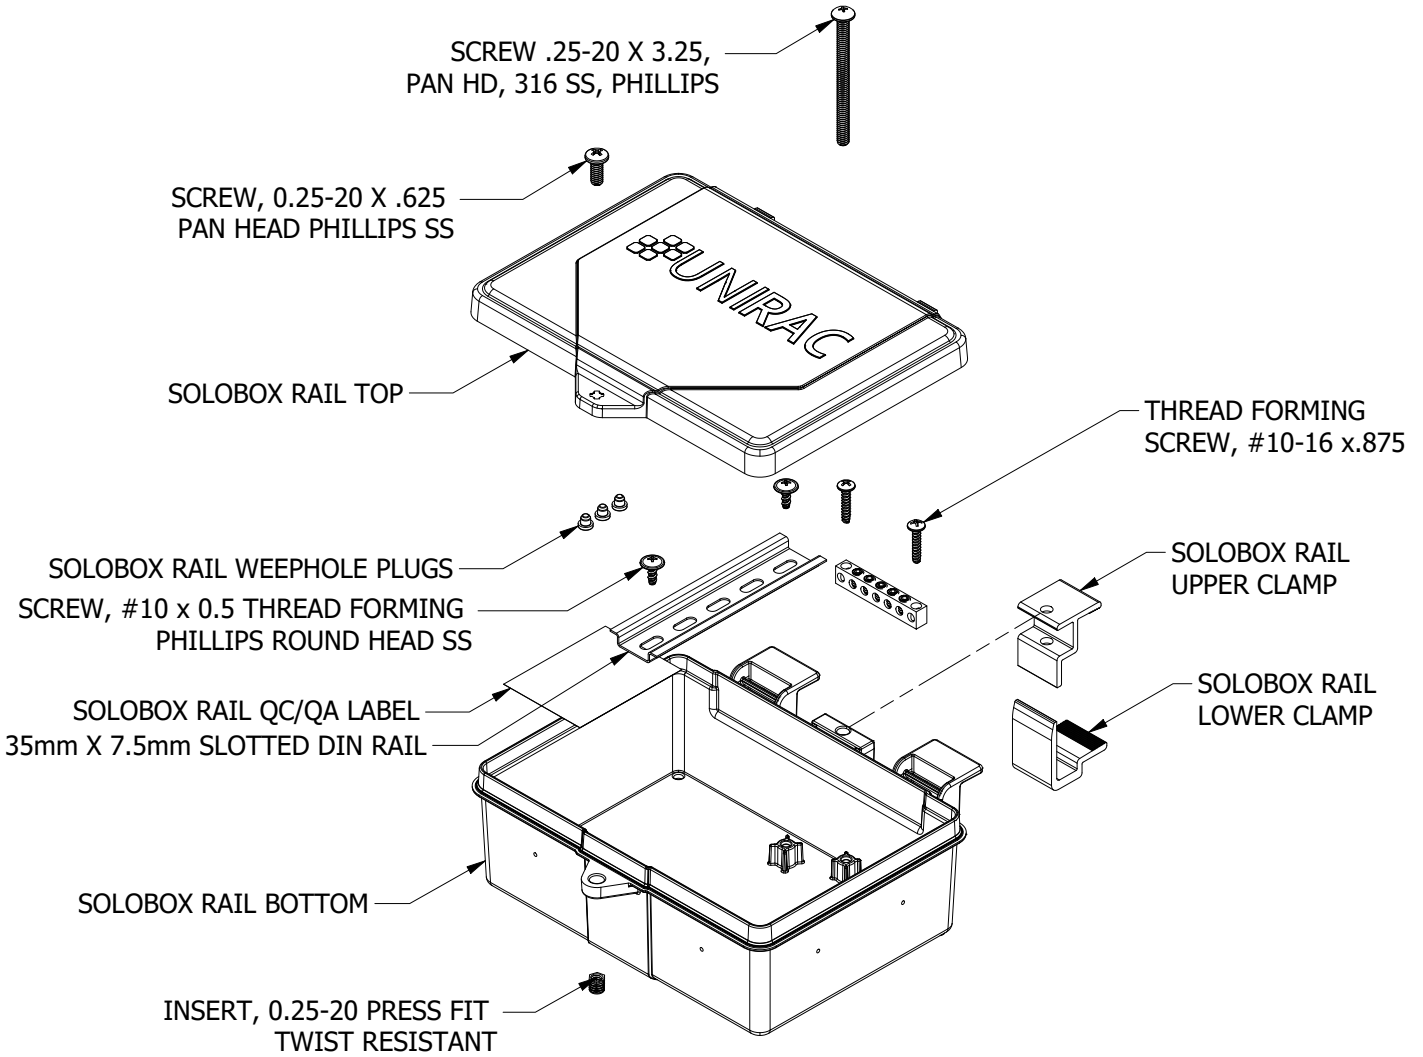

PART # TABLE	
P/N	DESCRIPTION
SBOXRAIL-D	SOLOBOX RAIL W/ DIN RAIL
SBOXRAIL	SOLOBOX RAIL

SEE ALSO SHEET EB-A07A

1411 BROADWAY BLVD. NE
ALBUQUERQUE, NM 87102 USA
PHONE: 505.242.6411
WWW.UNIRAC.COM

PRODUCT LINE:	E-BOSS
DRAWING TYPE:	PARTS ASSEMBLY
DESCRIPTION:	SOLOBOX RAIL
REVISION DATE:	7/15/2024

DRAWING NOT TO SCALE
ALL DIMENSIONS ARE
NOMINAL

PRODUCT PROTECTED BY
ONE OR MORE US PATENTS
LEGAL NOTICE

EB-A07
SHEET

PART # TABLE	
P/N	DESCRIPTION
SBOXRAIL-D	SOLOBOX RAIL W/ DIN RAIL
SBOXRAIL	SOLOBOX RAIL

SEE ALSO SHEET EB-A07

1411 BROADWAY BLVD. NE
ALBUQUERQUE, NM 87102 USA
PHONE: 505.242.6411
WWW.UNIRAC.COM

PRODUCT LINE:	E-BOSS
DRAWING TYPE:	PARTS ASSEMBLY
DESCRIPTION:	SOLOBOX RAIL
REVISION DATE:	7/15/2024