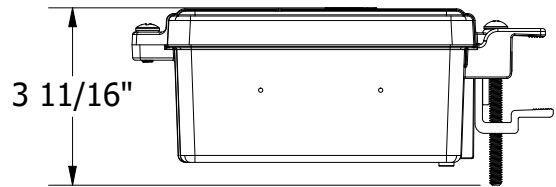

PART # TABLE	
P/N	DESCRIPTION
SBOXRAIL-D	SOLOBOX RAIL W/ DIN RAIL
SBOXRAIL	SOLOBOX RAIL

SEE ALSO SHEET EB-A07A

1411 BROADWAY BLVD. NE
ALBUQUERQUE, NM 87102 USA
PHONE: 505.242.6411
WWW.UNIRAC.COM

PRODUCT LINE:	E-BOSS
DRAWING TYPE:	PARTS ASSEMBLY
DESCRIPTION:	SOLOBOX RAIL
REVISION DATE:	7/15/2024

DRAWING NOT TO SCALE
ALL DIMENSIONS ARE
NOMINAL

PRODUCT PROTECTED BY
ONE OR MORE US PATENTS
LEGAL NOTICE

EB-A07
SHEET

PART # TABLE	
P/N	DESCRIPTION
SBOXRAIL-D	SOLOBOX RAIL W/ DIN RAIL
SBOXRAIL	SOLOBOX RAIL