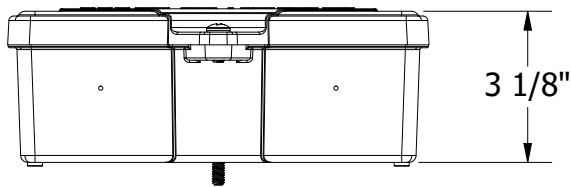

PART # TABLE	
P/N	DESCRIPTION
SBOXRAIL-D	SOLOBOX RAIL W/ DIN RAIL
SBOXRAIL	SOLOBOX RAIL

SEE ALSO SHEET EB-A07A

1411 BROADWAY BLVD. NE
ALBUQUERQUE, NM 87102 USA
PHONE: 505.242.6411
WWW.UNIRAC.COM

PRODUCT LINE:	E-BOSS
DRAWING TYPE:	PARTS ASSEMBLY
DESCRIPTION:	SOLOBOX RAIL
REVISION DATE:	7/15/2024

DRAWING NOT TO SCALE
ALL DIMENSIONS ARE
NOMINAL

PRODUCT PROTECTED BY
ONE OR MORE US PATENTS
LEGAL NOTICE

EB-A07
SHEET

PART # TABLE	
P/N	DESCRIPTION
SBOXRAIL-D	SOLOBOX RAIL W/ DIN RAIL
SBOXRAIL	SOLOBOX RAIL