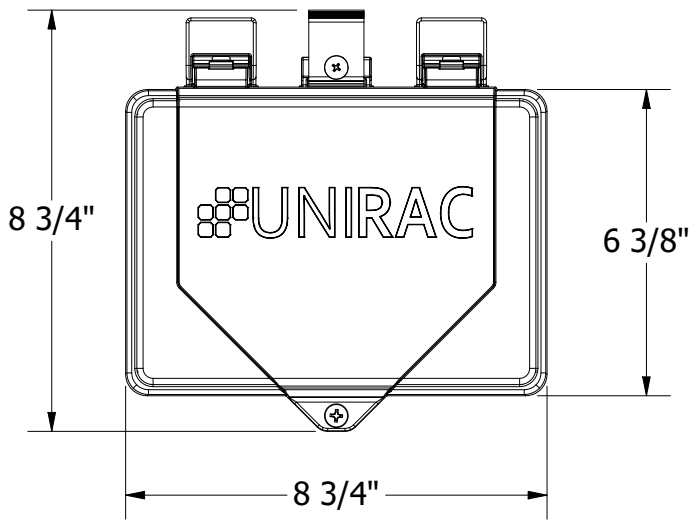

PART # TABLE	
P/N	DESCRIPTION
SBOXRAIL-D	SOLOBOX RAIL W/ DIN RAIL
SBOXRAIL	SOLOBOX RAIL

SEE ALSO SHEET EB-A07A

1411 BROADWAY BLVD. NE
ALBUQUERQUE, NM 87102 USA
PHONE: 505.242.6411
WWW.UNIRAC.COM

PRODUCT LINE:	E-BOSS
DRAWING TYPE:	PARTS ASSEMBLY
DESCRIPTION:	SOLOBOX RAIL
REVISION DATE:	7/15/2024

DRAWING NOT TO SCALE
ALL DIMENSIONS ARE
NOMINAL

PRODUCT PROTECTED BY
ONE OR MORE US PATENTS
LEGAL NOTICE

EB-A07
SHEET

PART # TABLE	
P/N	DESCRIPTION
SBOXRAIL-D	SOLOBOX RAIL W/ DIN RAIL
SBOXRAIL	SOLOBOX RAIL