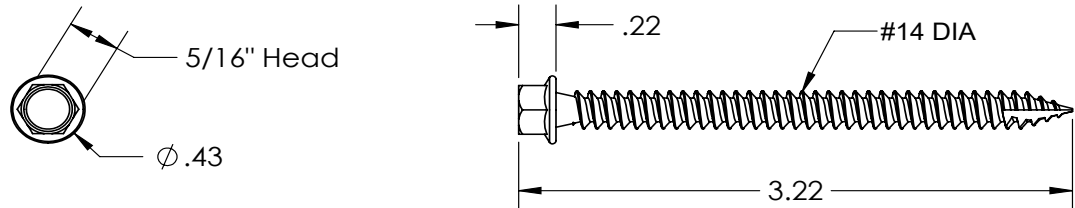

ITEM NO	DESCRIPTION	QTY IN KIT
1	Self Drilling Screw, #14, Wood Tip	1
2	Washer, EPDM Backed	1

PART NUMBER	DESCRIPTION
RD-1430-01-M1	RD Structural Screw

1. Self Drilling Screw, #14, Wood Tip

Property	Value
Material	300 Series Stainless Steel
Finish	Clear

2. Washer, EPDM Backed

Property	Value
Material	300 Series Stainless Steel
Finish	Clear