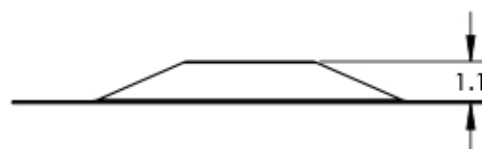

1) FLAT ROOF ATTACH, MEMBRANE

Property	Value
Material	TPO, PVC, or KEE