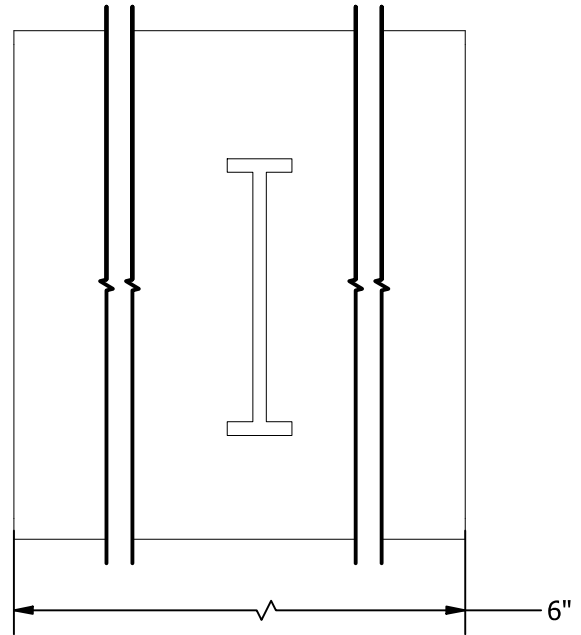

PART # TABLE		
P/N	DESCRIPTION	LENGTH
RLSPLCM2	NXT UMOUNT RAIL SPLICE	6"

4X - 5/16"-18 x 5/8"
HEX FLANGE SCREW - TYPE F

1411 BROADWAY BLVD. NE
ALBUQUERQUE, NM 87102 USA
PHONE: 505.242.6411
WWW.UNIRAC.COM

PRODUCT LINE: NXT UMOUNT

DRAWING TYPE: PART DETAIL

DESCRIPTION: RAIL SPLICE

REVISION DATE: 8/24/2023

DRAWING NOT TO SCALE
ALL DIMENSIONS ARE
NOMINAL

PRODUCT PROTECTED BY
ONE OR MORE US PATENTS
LEGAL NOTICE