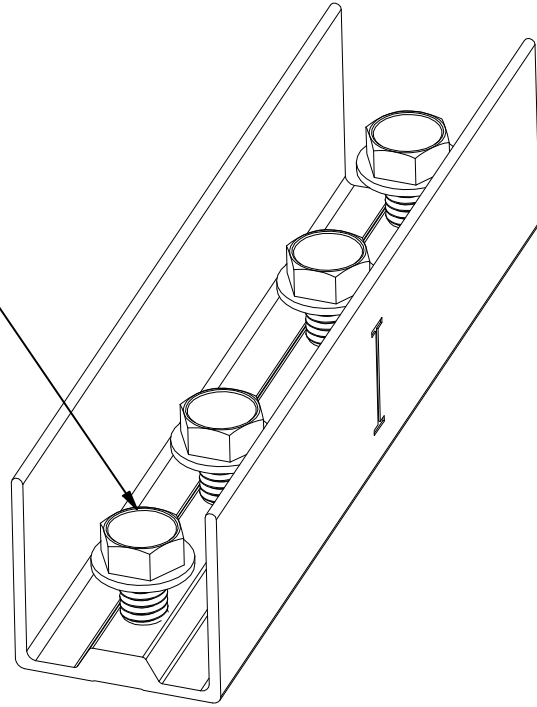

PART # TABLE		
P/N	DESCRIPTION	LENGTH
RLSPLCM2	NXT UMOUNT RAIL SPLICE	6"

4X - 5/16"-18 x 5/8"
HEX FLANGE SCREW - TYPE F

1411 BROADWAY BLVD. NE
ALBUQUERQUE, NM 87102 USA
PHONE: 505.242.6411
WWW.UNIRAC.COM

PRODUCT LINE: NXT UMOUNT

DRAWING TYPE: PART DETAIL

DESCRIPTION: RAIL SPLICE

REVISION DATE: 8/24/2023

DRAWING NOT TO SCALE
ALL DIMENSIONS ARE
NOMINAL

PRODUCT PROTECTED BY
ONE OR MORE US PATENTS
LEGAL NOTICE