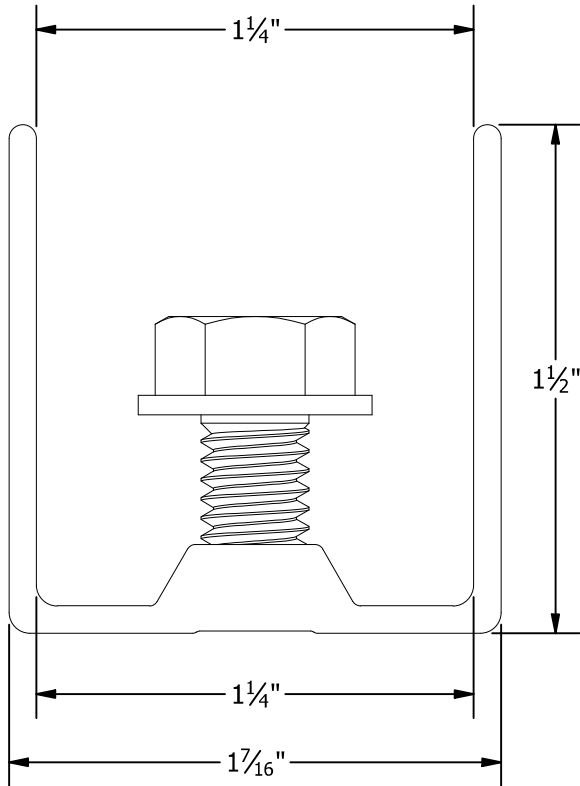

PART # TABLE		
P/N	DESCRIPTION	LENGTH
RLSPLCM2	NXT UMOUNT RAIL SPLICE	6"

4X - 5/16"-18 x 5/8"
HEX FLANGE SCREW - TYPE F

1411 BROADWAY BLVD. NE
ALBUQUERQUE, NM 87102 USA
PHONE: 505.242.6411
WWW.UNIRAC.COM

PRODUCT LINE: NXT UMOUNT

DRAWING TYPE: PART DETAIL

DESCRIPTION: RAIL SPLICE

REVISION DATE: 8/24/2023

DRAWING NOT TO SCALE
ALL DIMENSIONS ARE
NOMINAL

PRODUCT PROTECTED BY
ONE OR MORE US PATENTS
LEGAL NOTICE