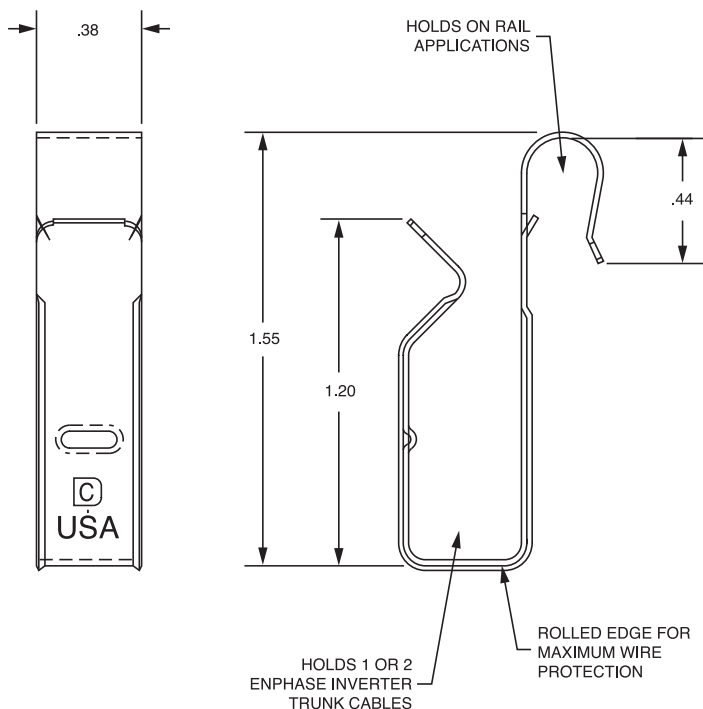

NFI-1463

NFI-1463

- **Made In the USA** 
- **For Use With a Single Enphase Trunk Cable**
- **410 Stainless Steel**
- **No Tools Required**
- **Pricing and FREE Samples on Request**

DCX-2452A

DCX-2452A

- **Made In the USA** 
- **Why Pay More for Imported Parts**
- **301 Stainless Steel**
- **No Tools Required**
- **No Protruding Leads**
– Panels will lay flat after clips attached
- **Pricing and Samples on request**