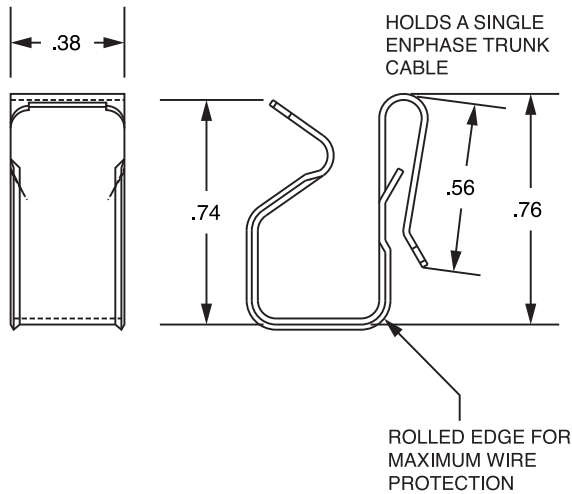

NFI-1463

NFI-1463

- **Made In the USA** 
- **For Use With a Single Enphase Trunk Cable**
- **410 Stainless Steel**
- **No Tools Required**
- **Pricing and FREE Samples on Request**

DCX-2452A

DCX-2452A

- **Made In the USA** 
- **Why Pay More for Imported Parts**
- **301 Stainless Steel**
- **No Tools Required**
- **No Protruding Leads**
– Panels will lay flat after clips attached
- **Pricing and Samples on request**