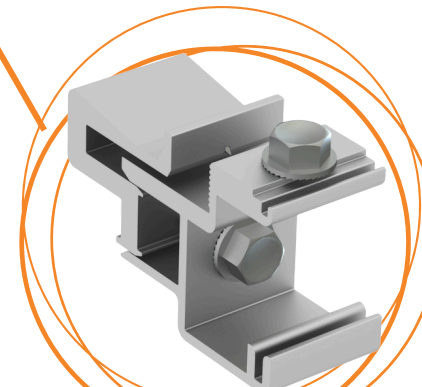

SYSTEM OVERVIEW

NanoRack™

PART # / DESCRIPTION

NANOPLUS-B	NanoPlus, Black
SCREW-B	Deck Screw, Black
NANOROCK-UNI	NanoRack Universal Bracket
NANORACK-END	NanoRack End Bracket
NANORACK-HOOK	NanoRack Module Hook
MLPE-MODULE	MLPE Mount, Module
GRND-SMR	Grounding Lug, SMR

SYSTEM OVERVIEW

Skirt

SKIRT OUTSIDE CORNER

SKIRT SPLICE CLAMP

SKIRT

SKIRT END CAP

SKIRT INSIDE CORNER

SKIRT CLAMP

PART # / DESCRIPTION

SKIRT-84-B	Skirt, 84", Black
SKIRT-CLAMP	Skirt Clamp
SKIRT-SPLICE	Skirt Splice Clamp
SKIRT-CAP-B	Skirt End Cap, Pair, Black
SKIRT-OUTER-B	Skirt Outside Corner, Black
SKIRT-INNER-B	Skirt, Inside Corner, Black