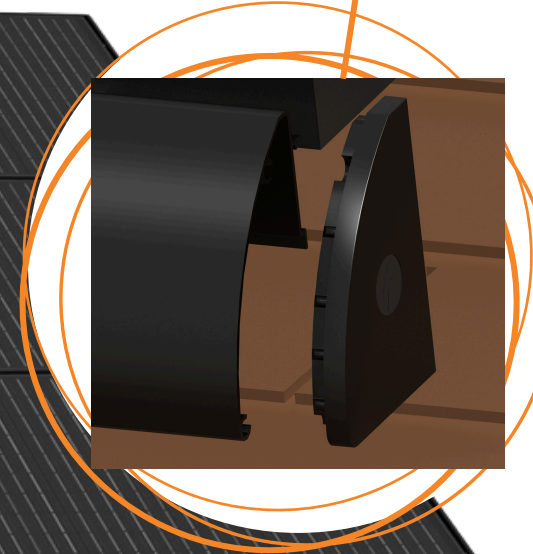

SYSTEM OVERVIEW

NanoRack™

PART # / DESCRIPTION

NANOPLUS-B	NanoPlus, Black
SCREW-B	Deck Screw, Black
NANOROCK-UNI	NanoRack Universal Bracket
NANORACK-END	NanoRack End Bracket
NANORACK-HOOK	NanoRack Module Hook
MLPE-MODULE	MLPE Mount, Module
GRND-SMR	Grounding Lug, SMR

SYSTEM OVERVIEW

Skirt

SKIRT OUTSIDE CORNER

SKIRT SPLICE CLAMP

SKIRT

SKIRT END CAP

SKIRT INSIDE CORNER

SKIRT CLAMP

PART # / DESCRIPTION

SKIRT-84-B	Skirt, 84", Black
SKIRT-CLAMP	Skirt Clamp
SKIRT-SPLICE	Skirt Splice Clamp
SKIRT-CAP-B	Skirt End Cap, Pair, Black
SKIRT-OUTER-B	Skirt Outside Corner, Black
SKIRT-INNER-B	Skirt, Inside Corner, Black