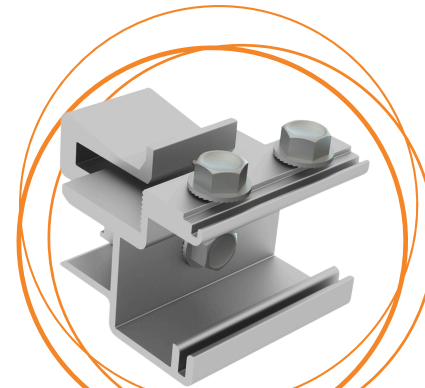

SYSTEM OVERVIEW

NanoRack™

PART # / DESCRIPTION

NANOPLUS-B	NanoPlus, Black
SCREW-B	Deck Screw, Black
NANOROCK-UNI	NanoRack Universal Bracket
NANORACK-END	NanoRack End Bracket
NANORACK-HOOK	NanoRack Module Hook
MLPE-MODULE	MLPE Mount, Module
GRND-SMR	Grounding Lug, SMR

SYSTEM OVERVIEW

Skirt

SKIRT OUTSIDE CORNER

SKIRT SPLICE CLAMP

SKIRT

SKIRT END CAP

SKIRT INSIDE CORNER

SKIRT CLAMP

PART # / DESCRIPTION

SKIRT-84-B	Skirt, 84", Black
SKIRT-CLAMP	Skirt Clamp
SKIRT-SPLICE	Skirt Splice Clamp
SKIRT-CAP-B	Skirt End Cap, Pair, Black
SKIRT-OUTER-B	Skirt Outside Corner, Black
SKIRT-INNER-B	Skirt, Inside Corner, Black