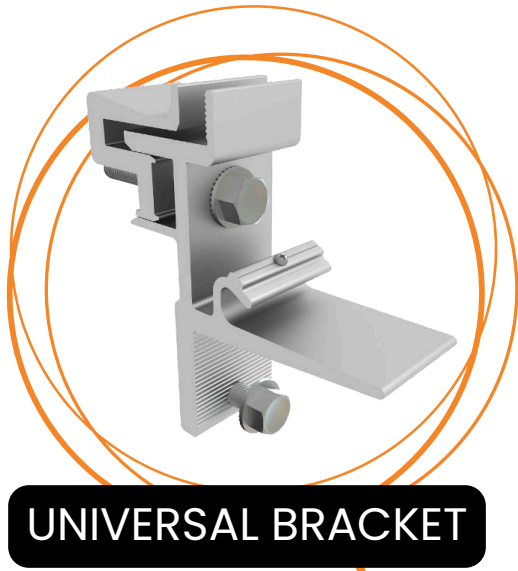

SYSTEM OVERVIEW

NanoRack™

PART # / DESCRIPTION

NANOPLUS-B	NanoPlus, Black
SCREW-B	Deck Screw, Black
NANOROCK-UNI	NanoRack Universal Bracket
NANORACK-END	NanoRack End Bracket
NANORACK-HOOK	NanoRack Module Hook
MLPE-MODULE	MLPE Mount, Module
GRND-SMR	Grounding Lug, SMR

SYSTEM OVERVIEW

Skirt

SKIRT OUTSIDE CORNER

SKIRT SPLICE CLAMP

SKIRT

SKIRT END CAP

SKIRT INSIDE CORNER

SKIRT CLAMP

PART # / DESCRIPTION

SKIRT-84-B	Skirt, 84", Black
SKIRT-CLAMP	Skirt Clamp
SKIRT-SPLICE	Skirt Splice Clamp
SKIRT-CAP-B	Skirt End Cap, Pair, Black
SKIRT-OUTER-B	Skirt Outside Corner, Black
SKIRT-INNER-B	Skirt, Inside Corner, Black