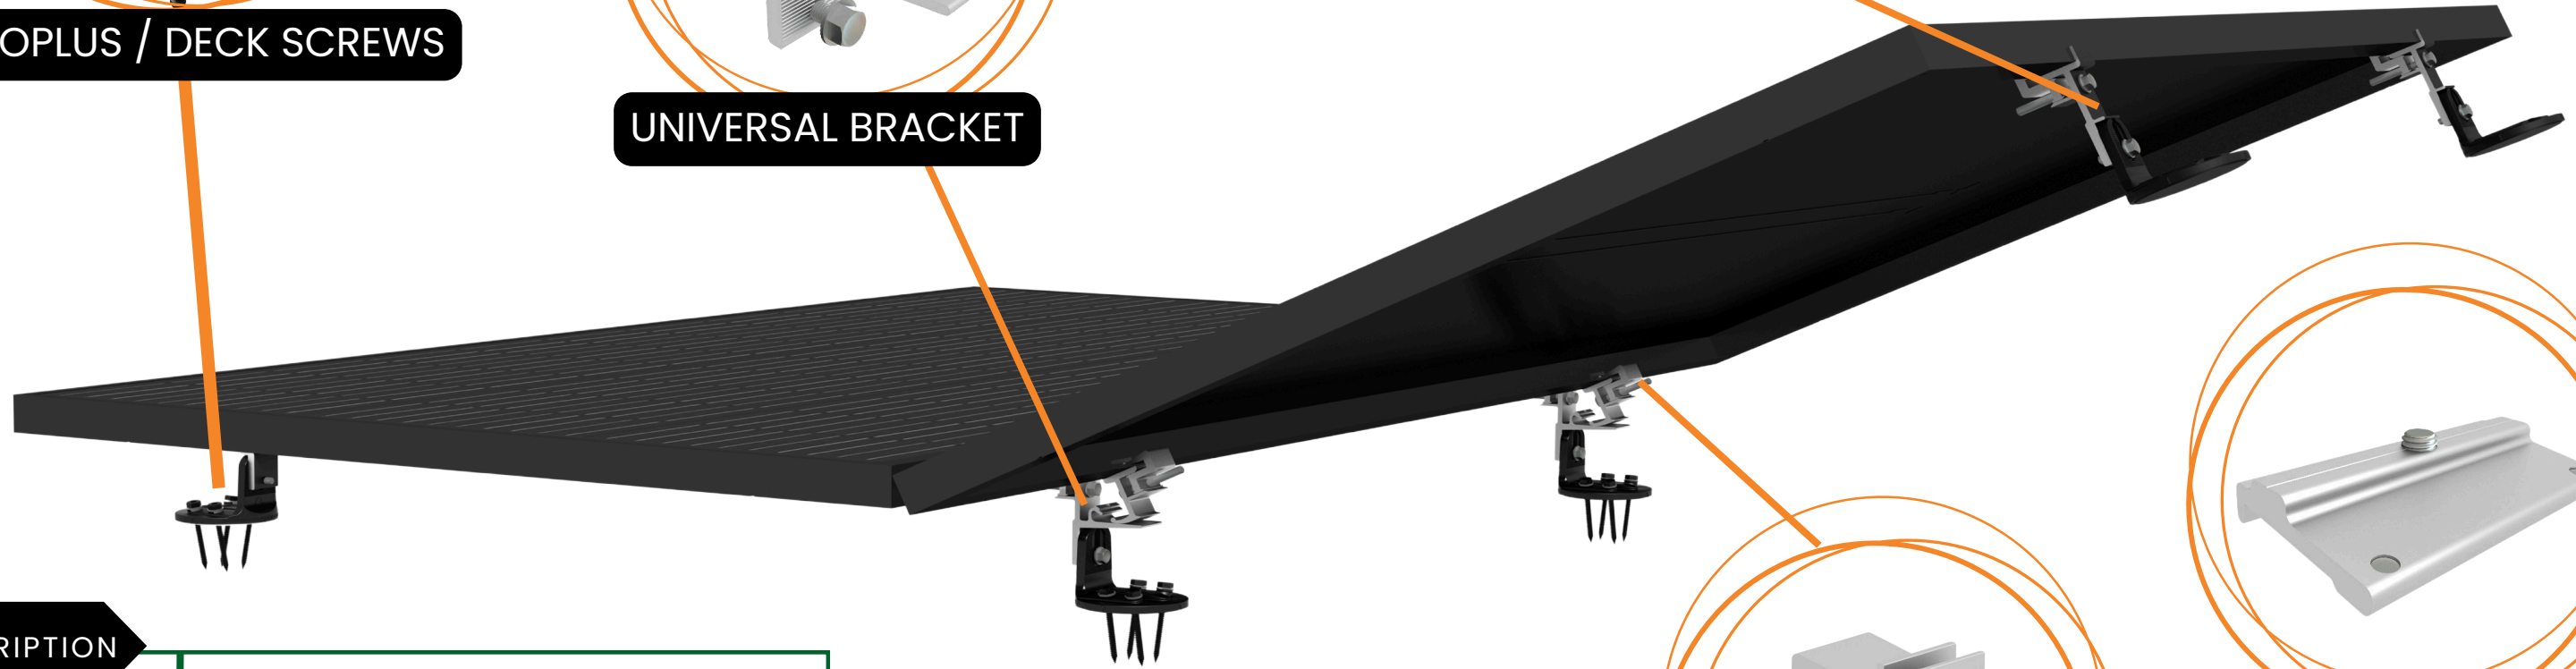

SYSTEM OVERVIEW

NanoRack™

PART # / DESCRIPTION

NANOPLUS-B	NanoPlus, Black
SCREW-B	Deck Screw, Black
NANOROCK-UNI	NanoRack Universal Bracket
NANORACK-END	NanoRack End Bracket
NANORACK-HOOK	NanoRack Module Hook
MLPE-MODULE	MLPE Mount, Module
GRND-SMR	Grounding Lug, SMR

SYSTEM OVERVIEW

Skirt

SKIRT OUTSIDE CORNER

SKIRT SPLICE CLAMP

SKIRT

SKIRT END CAP

SKIRT INSIDE CORNER

SKIRT CLAMP

PART # / DESCRIPTION

SKIRT-84-B	Skirt, 84", Black
SKIRT-CLAMP	Skirt Clamp
SKIRT-SPLICE	Skirt Splice Clamp
SKIRT-CAP-B	Skirt End Cap, Pair, Black
SKIRT-OUTER-B	Skirt Outside Corner, Black
SKIRT-INNER-B	Skirt, Inside Corner, Black