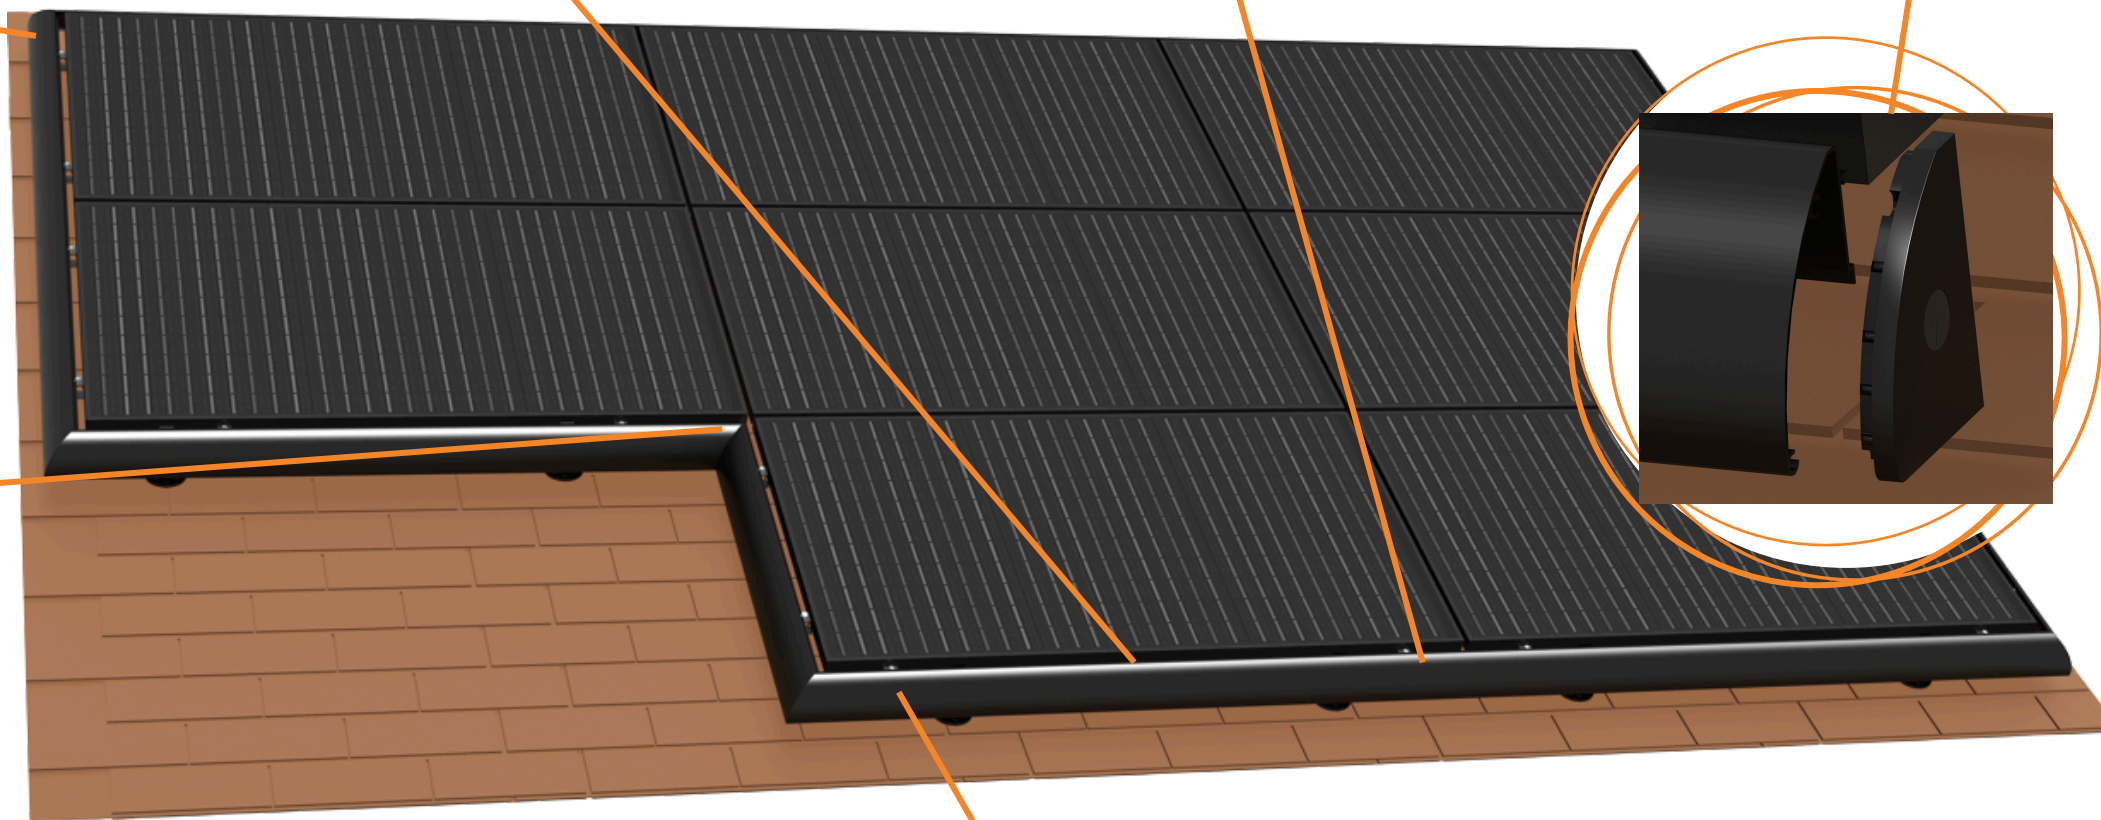

SYSTEM OVERVIEW

Skirt

SKIRT OUTSIDE CORNER

SKIRT SPLICE CLAMP

SKIRT

SKIRT END CAP

SKIRT INSIDE CORNER

SKIRT CLAMP

PART # / DESCRIPTION

SKIRT-84-B	Skirt, 84", Black
SKIRT-CLAMP	Skirt Clamp
SKIRT-SPLICE	Skirt Splice Clamp
SKIRT-CAP-B	Skirt End Cap, Pair, Black
SKIRT-OUTER-B	Skirt Outside Corner, Black
SKIRT-INNER-B	Skirt, Inside Corner, Black