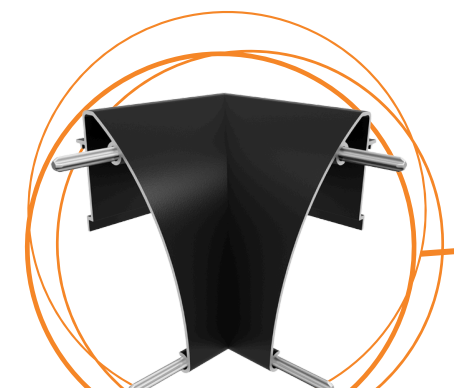

SYSTEM OVERVIEW

Skirt

SKIRT OUTSIDE CORNER

SKIRT SPLICE CLAMP

SKIRT

SKIRT END CAP

SKIRT INSIDE CORNER

SKIRT CLAMP

PART # / DESCRIPTION

SKIRT-84-B	Skirt, 84", Black
SKIRT-CLAMP	Skirt Clamp
SKIRT-SPLICE	Skirt Splice Clamp
SKIRT-CAP-B	Skirt End Cap, Pair, Black
SKIRT-OUTER-B	Skirt Outside Corner, Black
SKIRT-INNER-B	Skirt, Inside Corner, Black